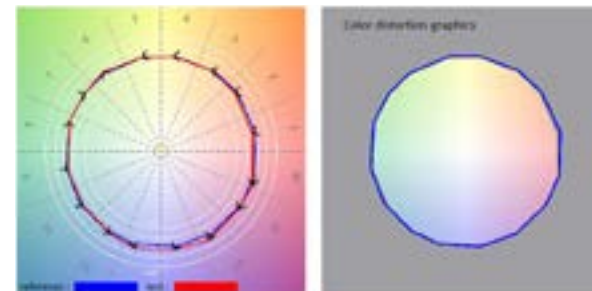

Daylight 5600K

Tungsten 3200K

CRI 5600K

CRI 3200K

Spectrum

Spectrum

General Color Rendition

General Color Rendition

PART NUMBERS	EU	UK	US	Bare Ends
Standard Yoke	945-1101	945-1201	945-1301	945-1401
Pole Operated	945-1111	945-1211	945-1311	945-1411

Optical

- **LED Panel:** RGBWW
- **Beam angle:** 95°
- **CCT Range:** 2,700-10,000K
- **Daylight (5600K) (Lux @10ft/3m):** 614
- **Tungsten (3200K) (Lux @10ft/3m):** 557
- **RED (Lux @10ft/3m):** 74
- **GREEN (Lux @10ft/3m):** 177
- **BLUE (Lux @10ft/3m):** 34
- **CRI (average):** 97
- **TLCI (average):** 94
- **+/- Green-Magenta Adjustment:** Continuously Variable
- **Included Diffusion:** Fixed