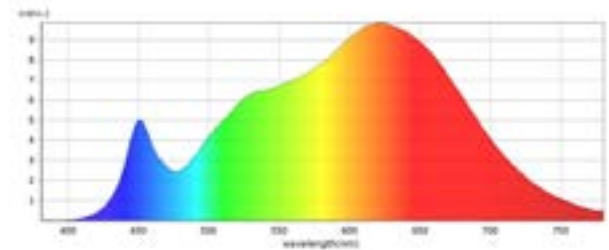

Daylight 5600K

Tungsten 3200K

CRI 5600K

CRI 3200K

Spectrum

Spectrum

General Color Rendition

General Color Rendition

PART NUMBERS	EU	UK	US	Bare Ends
Standard Yoke	945-1101	945-1201	945-1301	945-1401
Pole Operated	945-1111	945-1211	945-1311	945-1411

Optical

- **LED Panel:** RGBWW
- **Beam angle:** 95°
- **CCT Range:** 2,700-10,000K
- **Daylight (5600K) (Lux @10ft/3m):** 614
- **Tungsten (3200K) (Lux @10ft/3m):** 557
- **RED (Lux @10ft/3m):** 74
- **GREEN (Lux @10ft/3m):** 177
- **BLUE (Lux @10ft/3m):** 34
- **CRI (average):** 97
- **TLCI (average):** 94
- **+/- Green-Magenta Adjustment:** Continuously Variable
- **Included Diffusion:** Fixed