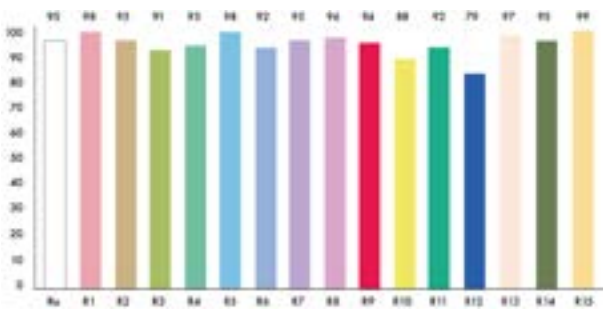

Daylight 5600K

Tungsten 3200K

CRI 5600K

CRI 3200K

Spectrum

Spectrum

General Color Rendition

General Color Rendition