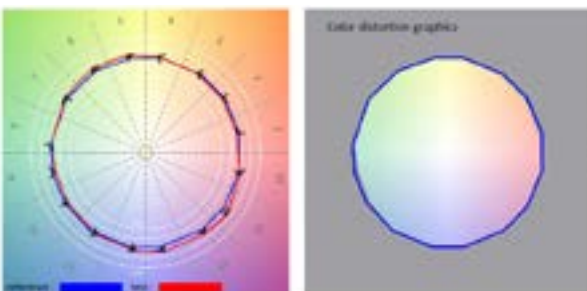

Daylight 5600K

Tungsten 3200K

CRI 5600K

CRI 3200K

Spectrum

Spectrum

General Color Rendition

General Color Rendition

PART NUMBERS	EU	UK	US	Bare Ends
Standard Yoke	945-1101	945-1201	945-1301	945-1401
Pole Operated	945-1111	945-1211	945-1311	945-1411

Optical

- **LED Panel:** RGBWW
- **Beam angle:** 95°
- **CCT Range:** 2,700-10,000K
- **Daylight (5600K) (Lux @10ft/3m):** 614
- **Tungsten (3200K) (Lux @10ft/3m):** 557
- **RED (Lux @10ft/3m):** 74
- **GREEN (Lux @10ft/3m):** 177
- **BLUE (Lux @10ft/3m):** 34
- **CRI (average):** 97
- **TLCI (average):** 94
- **+/- Green-Magenta Adjustment:** Continuously Variable
- **Included Diffusion:** Fixed