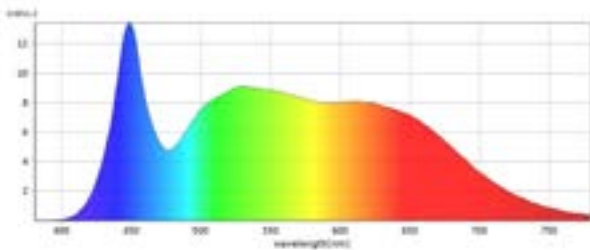

Daylight 5600K

Tungsten 3200K

CRI 5600K

CRI 3200K

Spectrum

Spectrum

General Color Rendition

General Color Rendition

PART NUMBERS	EU	UK	US	Bare Ends
Standard Yoke	945-1101	945-1201	945-1301	945-1401
Pole Operated	945-1111	945-1211	945-1311	945-1411

Optical

- **LED Panel:** RGBWW
- **Beam angle:** 95°
- **CCT Range:** 2,700-10,000K
- **Daylight (5600K) (Lux @10ft/3m):** 614
- **Tungsten (3200K) (Lux @10ft/3m):** 557
- **RED (Lux @10ft/3m):** 74
- **GREEN (Lux @10ft/3m):** 177
- **BLUE (Lux @10ft/3m):** 34
- **CRI (average):** 97
- **TLCI (average):** 94
- **+/- Green-Magenta Adjustment:** Continuously Variable
- **Included Diffusion:** Fixed