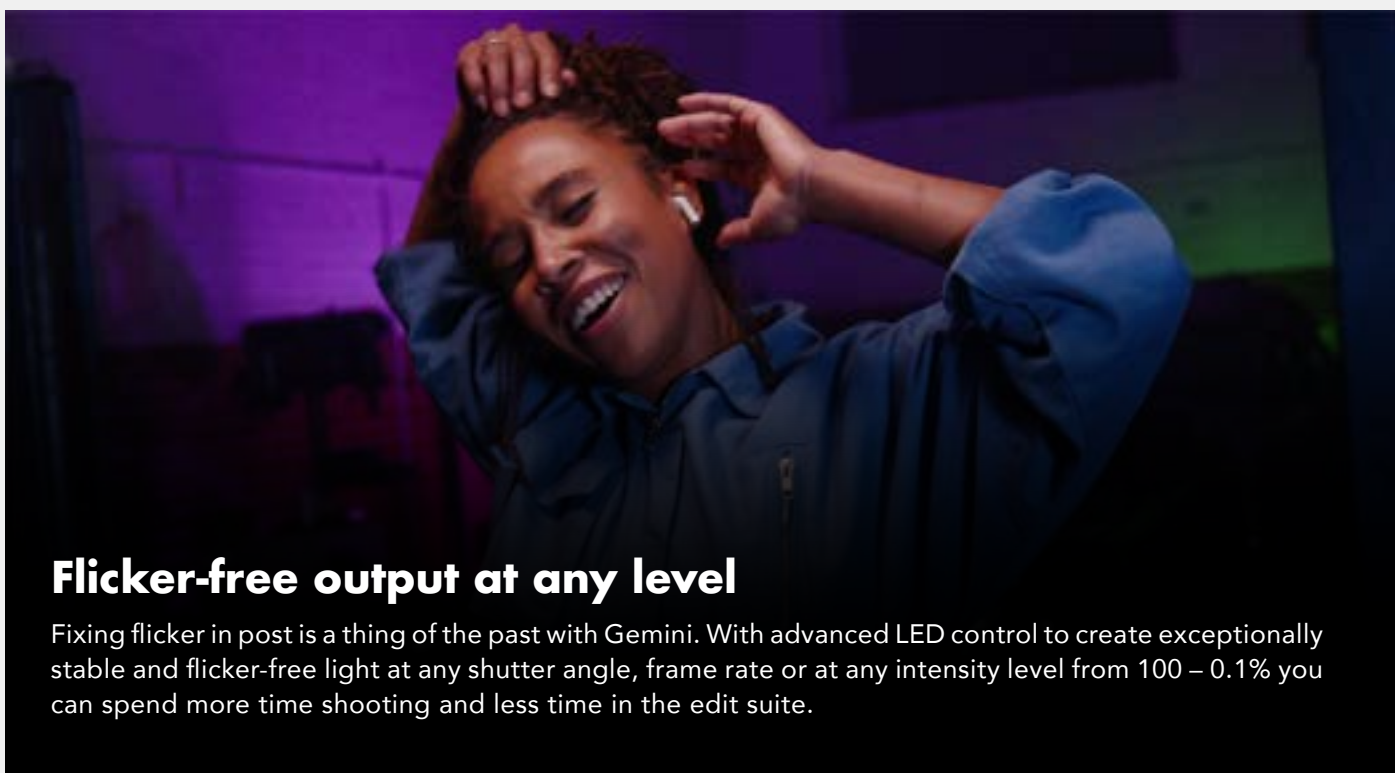

Flicker-free output at any level

Fixing flicker in post is a thing of the past with Gemini. With advanced LED control to create exceptionally stable and flicker-free light at any shutter angle, frame rate or at any intensity level from 100 – 0.1% you can spend more time shooting and less time in the edit suite.