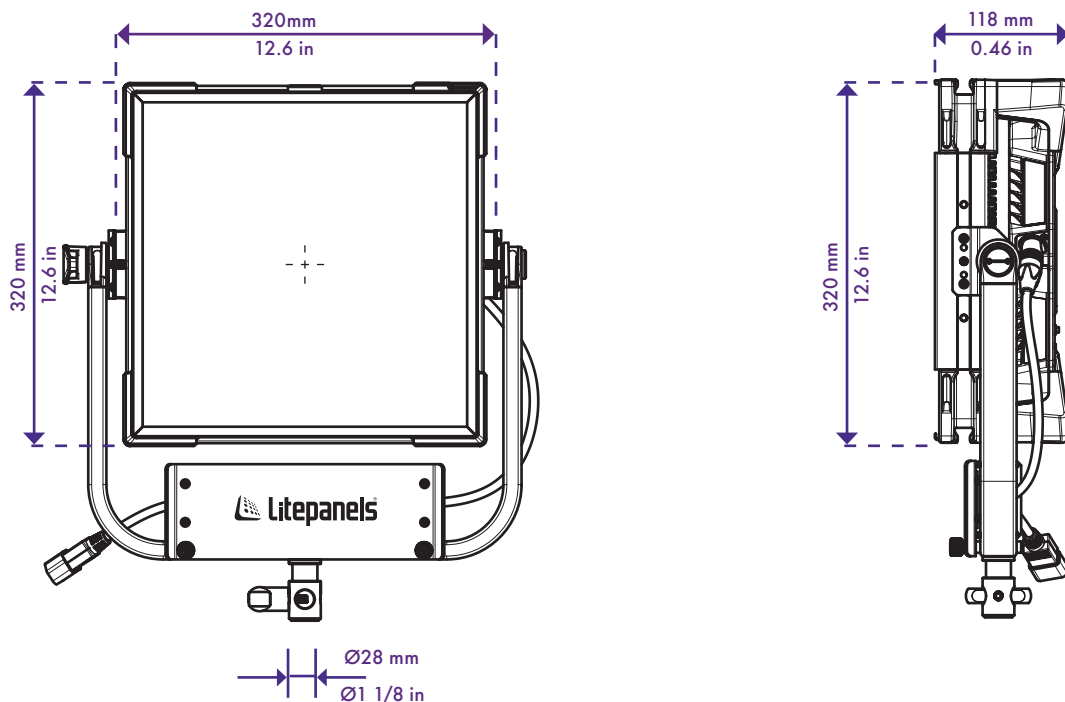

Optical

- **LED Panel:** RGBWW
- **Beam angle:** 95°
- **CCT Range:** 2,700-10,000K
- **Daylight (5600K) (Lux @10ft/3m):** 614
- **Tungsten (3200K) (Lux @10ft/3m):** 557
- **RED (Lux @10ft/3m):** 74
- **GREEN (Lux @10ft/3m):** 177
- **BLUE (Lux @10ft/3m):** 34
- **CRI (average):** 97
- **TLCI (average):** 94
- **+/- Green-Magenta Adjustment:** Continuously Variable
- **Included Diffusion:** Fixed

Operational

- **Lighting Control Modes:** RGBWW/CCT/HSI/Gel/FX/XY
- **Number of Gels:** 300
- **Number of Effects:** 11
- **Dimming Control:** Constant Current 0-100% Continuous
- **Remote Control Options:** DMX, RDM, Apollo CRMX*, WDMX*, Bluetooth*
- **Fan Control:** Yes
- **USB Updates:** Yes
- **Ambient Temp Operation:** -20 to +45°C / -4 to +113°F
- **Estimated LED lifetime:** 50,000+ hrs
- **Preset Options:** 6x preset CCT modes with quick select buttons
  6x customisable user presets with quick select buttons

* Requires optional dongle

Mechanical

- **Versions:** manual, pole operated
- **Weight*:** Manual: 12 lb / 5.5 kg
  Pole Operated: 16 lb / 7.6 kg
- **Height:** 12.6" / 320 mm
- **Width:** 12.6" / 320 mm
- **Depth:** 4.3" / 110 mm
- **Mounting method:** TVMP

* Including yoke and power supply

Electrical

- **Nominal power draw:** 200W
- **Power supply:** Yoke Mounted
- **Mains Input:** IEC, 100-240 Vac / 50-60 Hz
- **IP Rating:** IP20
- **Mobile power options** [not included]:
  - Gemini 1x1 14.4V Battery Plate (fits to yoke or directly on fixture)
  - Dual Battery Bracket with XLR Cable

DIMENSIONS