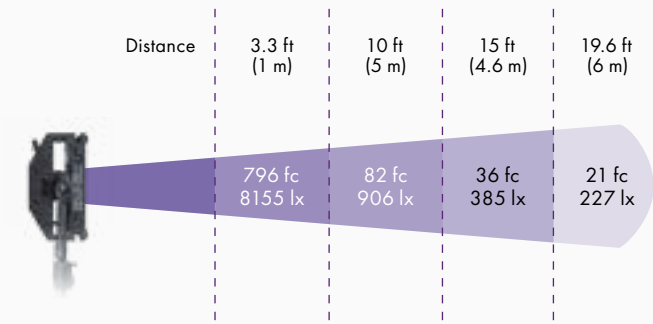

Tungsten 3200K