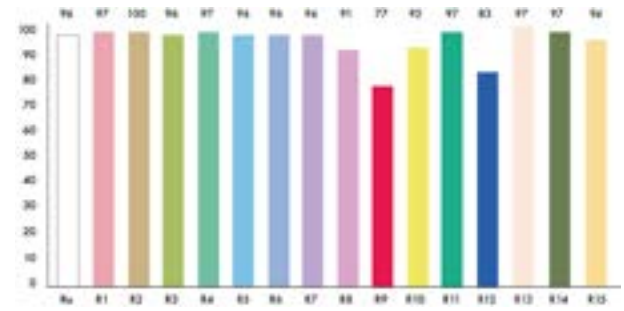

Daylight 5600K

Tungsten 3200K

CRI 5600K

CRI 3200K

Spectrum

Spectrum

General Color Rendition

General Color Rendition

PART NUMBERS	EU	UK	US	Bare Ends
Standard Yoke	945-1101	945-1201	945-1301	945-1401
Pole Operated	945-1111	945-1211	945-1311	945-1411

Optical

- **LED Panel:** RGBWW
- **Beam angle:** 95°
- **CCT Range:** 2,700-10,000K
- **Daylight (5600K) (Lux @10ft/3m):** 614
- **Tungsten (3200K) (Lux @10ft/3m):** 557
- **RED (Lux @10ft/3m):** 74
- **GREEN (Lux @10ft/3m):** 177
- **BLUE (Lux @10ft/3m):** 34
- **CRI (average):** 97
- **TLCI (average):** 94
- **+/- Green-Magenta Adjustment:** Continuously Variable
- **Included Diffusion:** Fixed