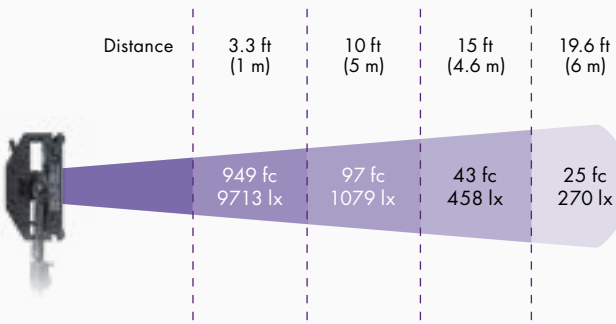

Daylight 5600K