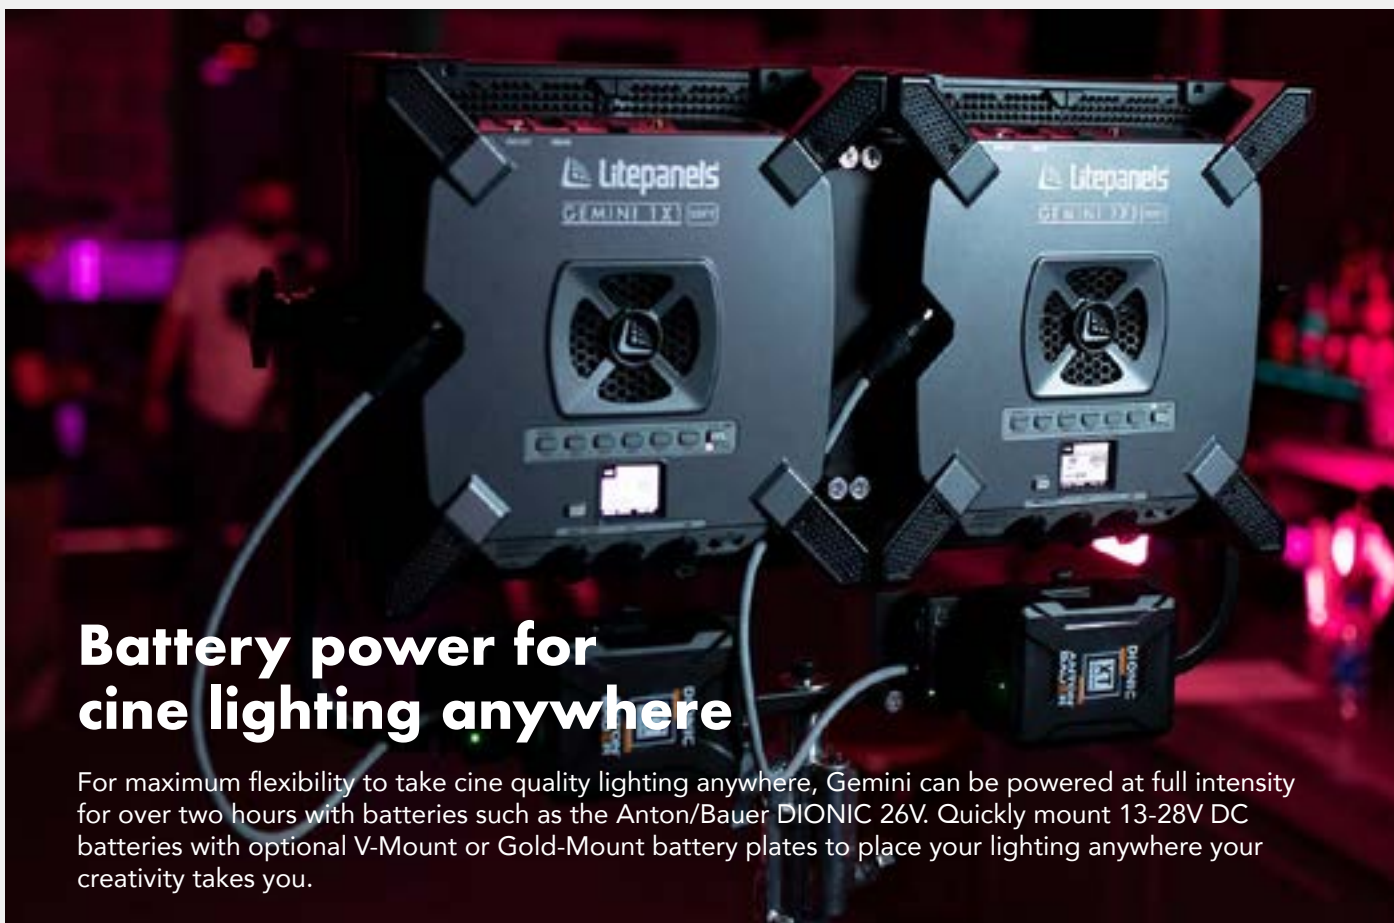

Cine quality, accurate white light for life in true color

True to life color reproduction comes naturally with Gemini. Consistently accurate and dependable white light with no color shift at any intensity from 100-0.1% means everything on set appears true to life and the skin tones of your on-screen talent are rendered perfectly.

Full RGB control for endless creativity

One light, infinite creativity. With precision control over 16.7 million colors and a wide range of gels and fully customizable cinematic effects, Gemini is the only fixture you will need on set. From simulating fire or a television, washing a green screen or matching a color palette, Gemini's beautifully rich color output with outstanding depth, vibrancy and intensity means that whatever the situation the light you need is already on set and just the touch of a button away.

Lightweight and agile for rapid rigging

Ready to work right out of the box with no assembly required, Gemini is ready to start work immediately. Weighing in at just 5.3kg Gemini is easy to transport and quick to rig or move around your set, use lightweight lighting supports or even hand hold for ultimate lighting versatility. The adjustable onboard power supply mount means that Gemini can be perfectly balanced and positioned quickly to be ready for action.

Battery power for cine lighting anywhere

For maximum flexibility to take cine quality lighting anywhere, Gemini can be powered at full intensity for over two hours with batteries such as the Anton/Bauer DIONIC 26V. Quickly mount 13-28V DC batteries with optional V-Mount or Gold-Mount battery plates to place your lighting anywhere your creativity takes you.