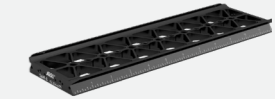

Leftfield 3 ARRI Standard Dovetails

KASBAH Shoulder Pad B6000.1011

(LEFT FIELD) BURANO SYSTEM CONFIGURATION CHART

(LEFT FIELD)
BURANO
 S Y S T E M

Sony BURANO

Sony VENICE 1 & 2

CONFIGURATION CHART
ARRI COMPATIBLE

BUD Compatible Bottom Plate for
 Sony BURANO & VENICE
 B4004.1038

BPA-6
 15mm LWS

CBP-5
 15mm LWS/19mm Studio

CBP-6
 15mm LWS/15mm Studio

CSP-2

SAM-5

SAM-6

SAM-7