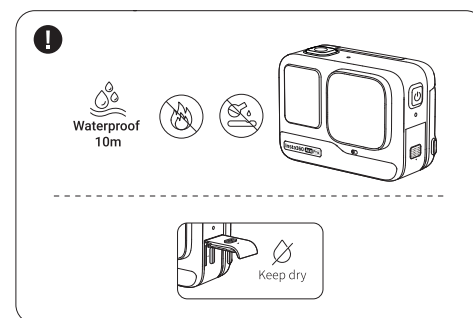

Insta360 Ace Pro

QUICKSTART GUIDE 快速入门指南

<https://www.insta360.com/guide/acepro>

Arashi Vision Inc.

ADD: 11th Floor, Building 2, Jinlitong Financial Center, Bao'an District,
Shenzhen, Guangdong, China

WEB: www.insta360.com